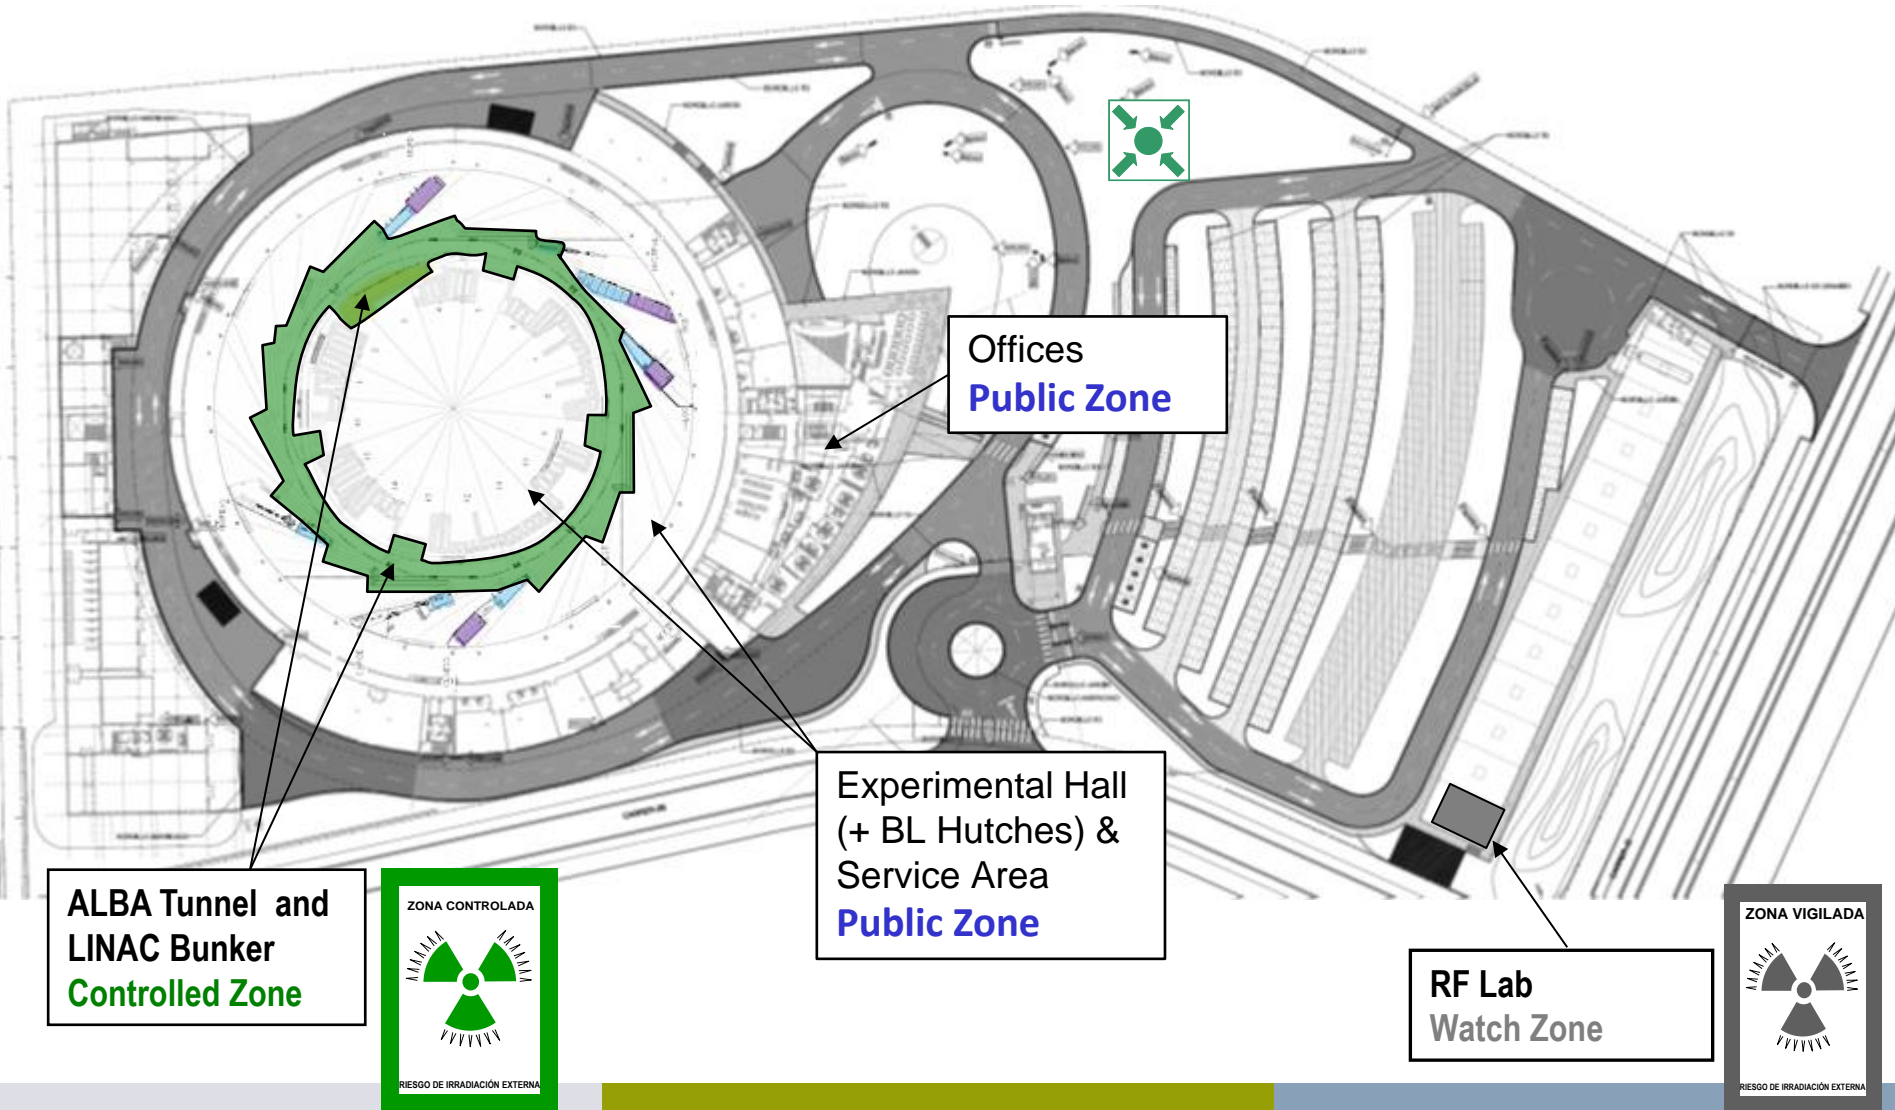

- BL** BL users and commissioning
- M** Start up of accelerators with beam
- W** warm-up time Linac & RF & magnets & sub-systems optimisation

**ALBA Tunnel and  
LINAC Bunker  
+ (BL Hutches when  
INTERLOCKED)  
Prohibited Zone**

**Experimental Hall  
(+ BL Hutches) &  
Service Area  
Public Zone**

**Offices  
Public Zone**

**RF Lab  
Watch Zone**

Off Civil Engineering, Accelerators and BL maintenance with no beam, installations and upgrades