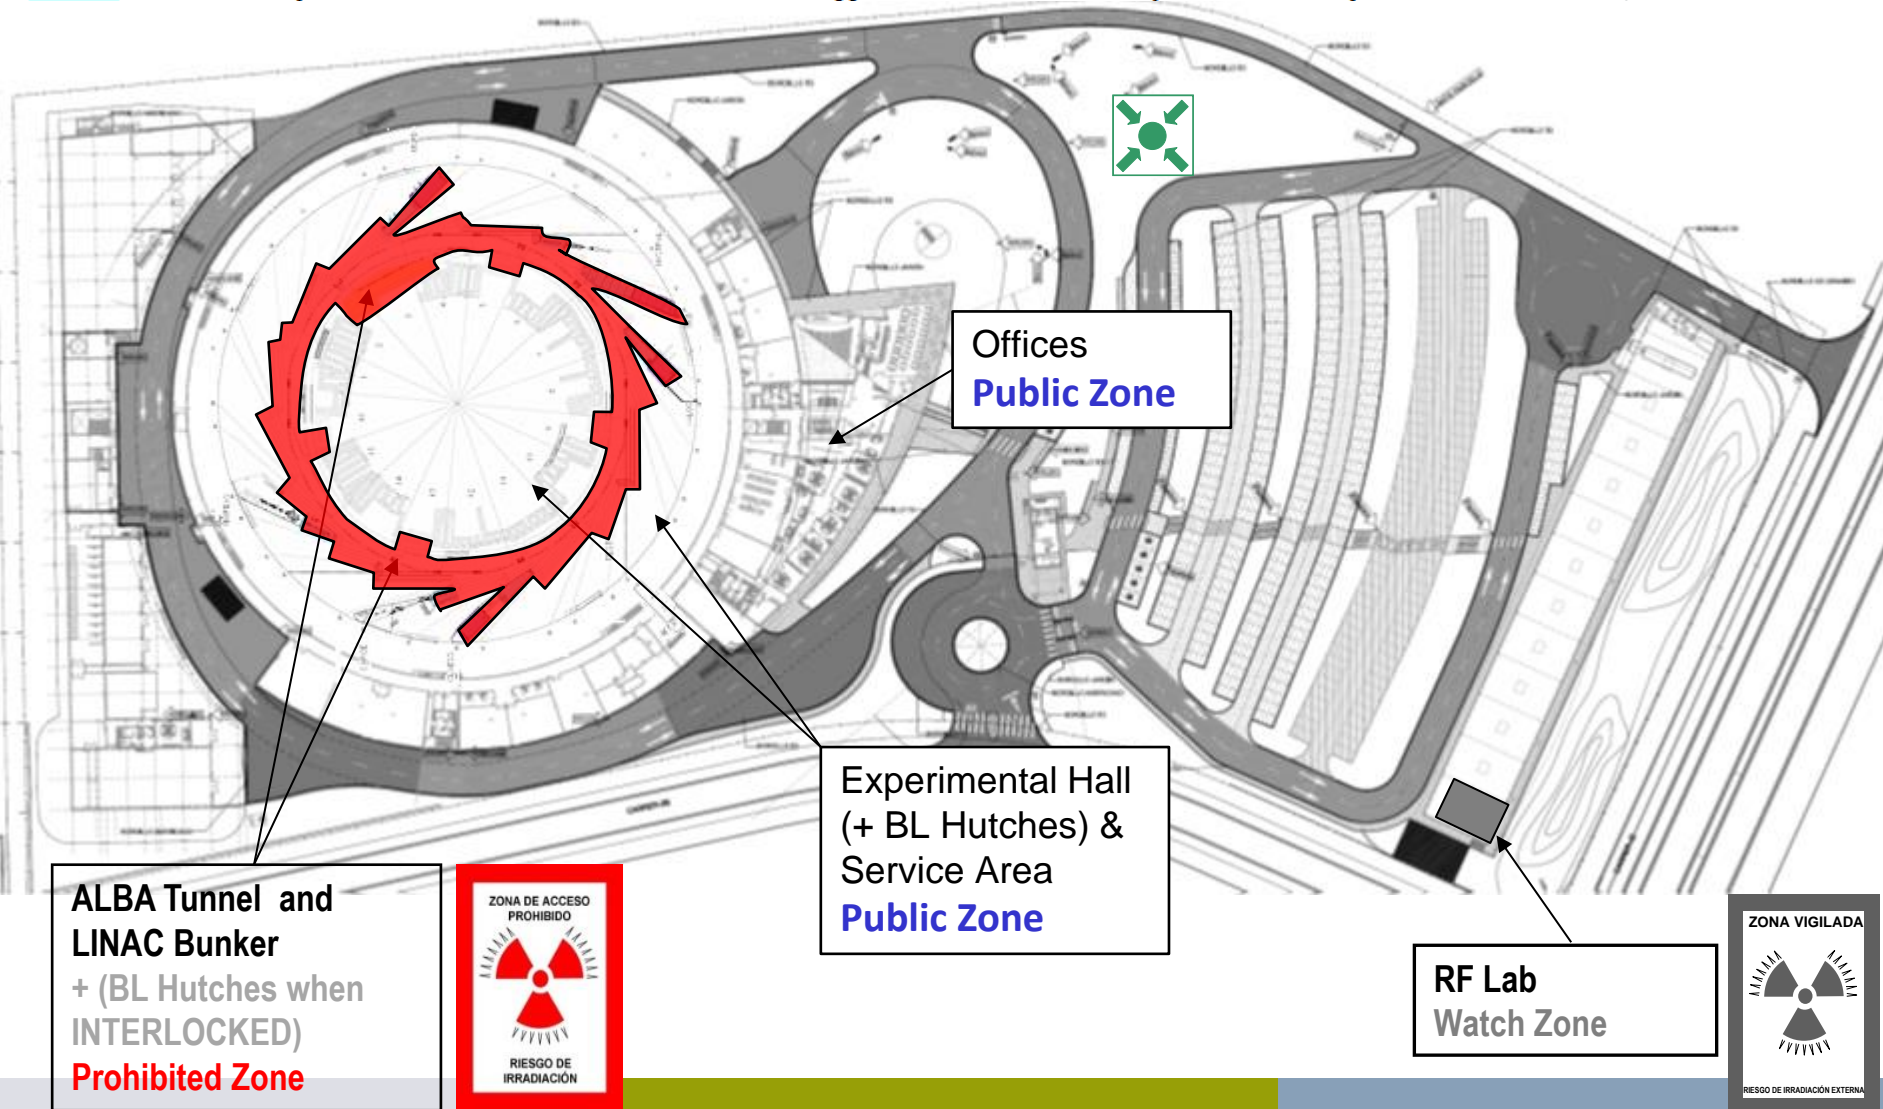

# ACCESS RULES

## Health & Safety

2015

	Public Zone	Watch Zone	Controlled Zone	Prohibited Zone
<b>Signalization</b>				
<b>Access</b>				
<b>Public</b>	Free	With EPD	Forbidden	Forbidden
<b>Pers. Prof. NO exp.</b>	Free	With EPD	Forbidden	Forbidden
<b>Category A</b>	With TLD	With TLD	With TLD	Forbidden

- BL** BL users and commissioning
- M** Start up of accelerators with beam
- W** warm-up time Linac & RF & magnets & sub-systems optimisation

**ALBA Tunnel and  
LINAC Bunker  
+ (BL Hutches when  
INTERLOCKED)  
Prohibited Zone**

**Experimental Hall  
(+ BL Hutches) &  
Service Area  
Public Zone**

**Offices  
Public Zone**

**RF Lab  
Watch Zone**

Off Civil Engineering, Accelerators and BL maintenance with no beam, installations and upgrades